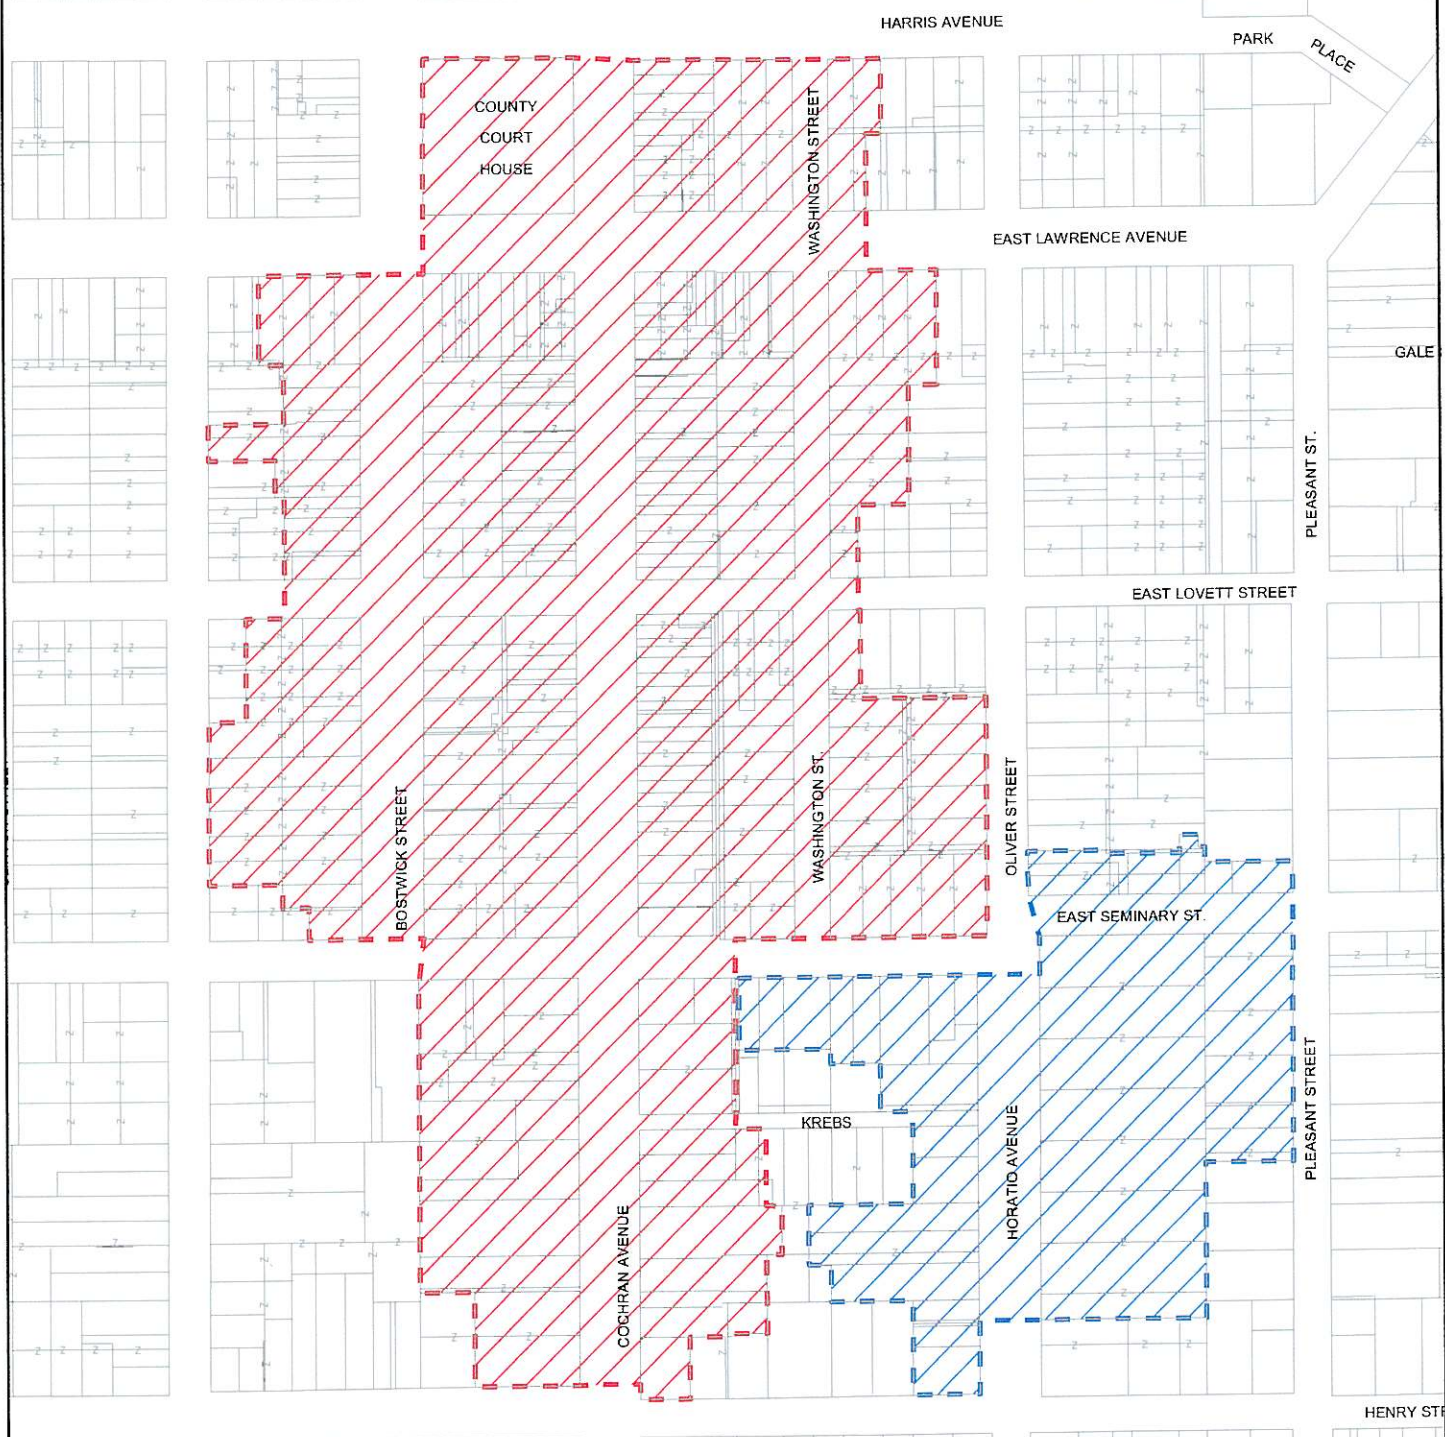

DOWNTOWN DEVELOPMENT AUTHORITY CITY OF CHARLOTTE, MICHIGAN

LEGEND
 DOWNTOWN DEVELOPMENT AUTHORITY
 AREAS

 EXISTING AREA

 PROPOSED AREA EXPANSION

 FEBRUARY 21, 2003
 1 INCH EQUALS 300 FEET